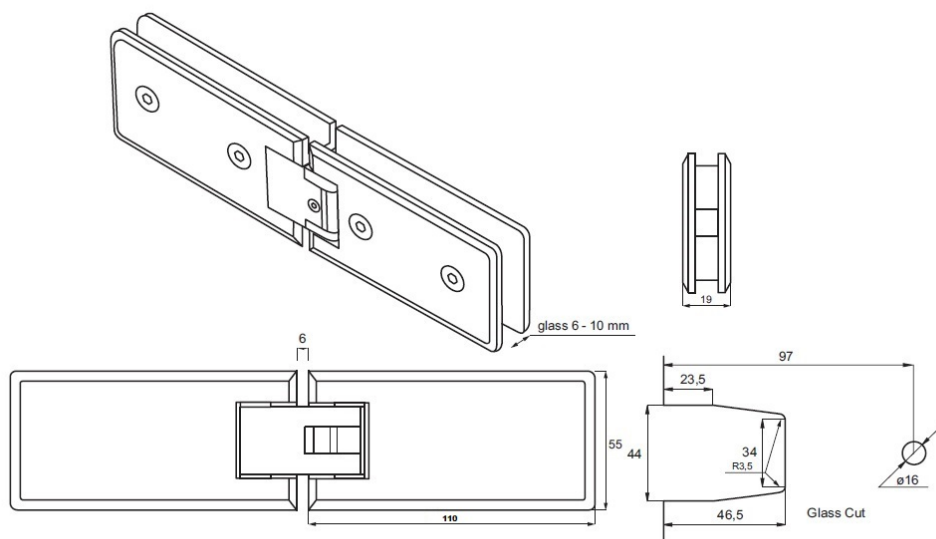

PRODUCT SHEET

Description:

Shower Hinge "Linz", 180DG, Polished Brass, Glass/Glass, 6- 10mm Glass Thickness,W/15DG Angle Adjustment Function & 15DG, Return Function, Brass Material, Rectangular Shape W/, Chamfered Edges

Item number:

15.26.747-8

Units	Box	Carton	HS Code	Barcode
Pcs.	1	10	8302100090	 5704866505208

SISO A/S

Mileparken 11
DK-2740 Skovlunde
Denmark
VAT: DK 24786013

Phone +45 45 830 900

www.siso.dk
siso@siso.dk

Danske Bank
Nytorv Branch
Copenhagen
SWIFT: DABADKKK

Account no.
4180 3112 112936
IBAN Account
DK7230003112112936